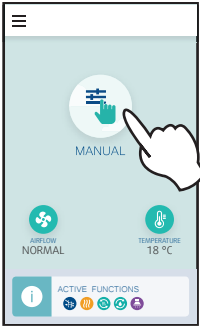

Setting AIRFLOW

LOW - NORMAL - HIGH

Setting TEMPERATURE

12-30 °C

CHANGE MODE